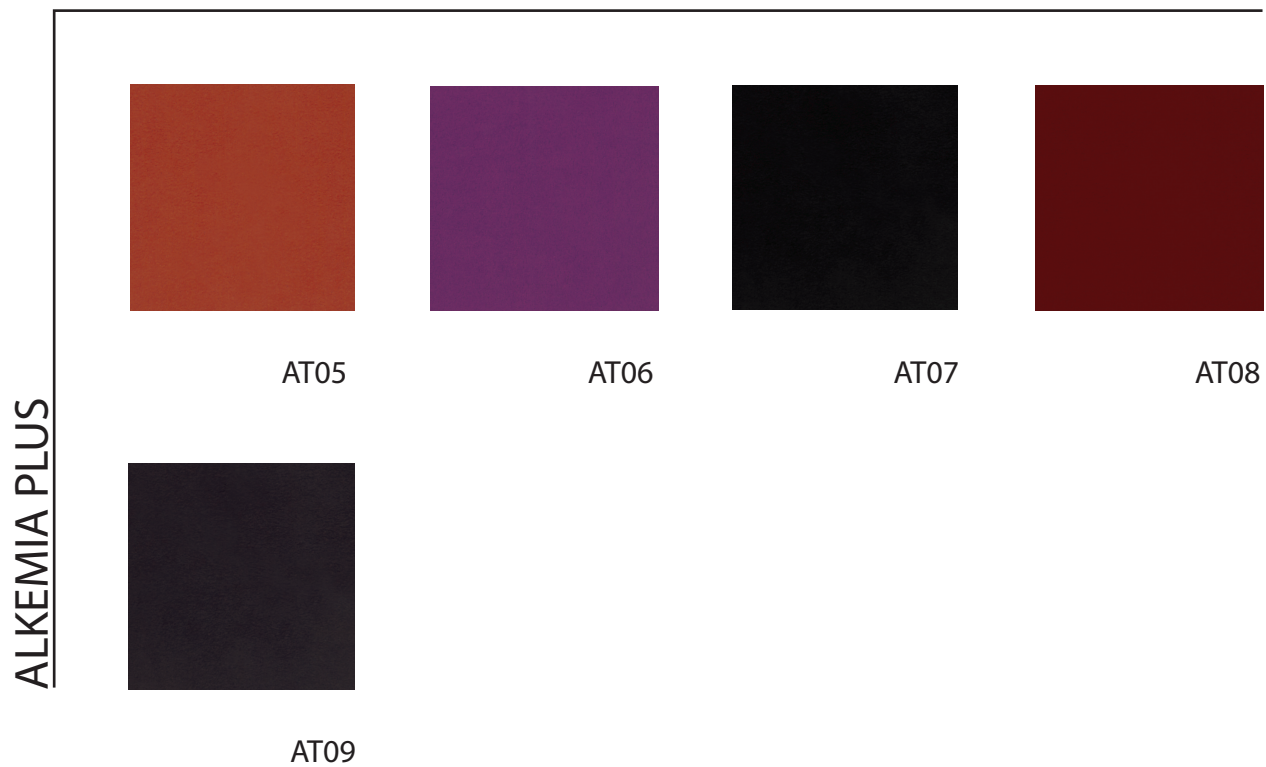

JDS Fabrics: ALKEMIA PLUS

Technical characteristic: ALKEMIA PLUS